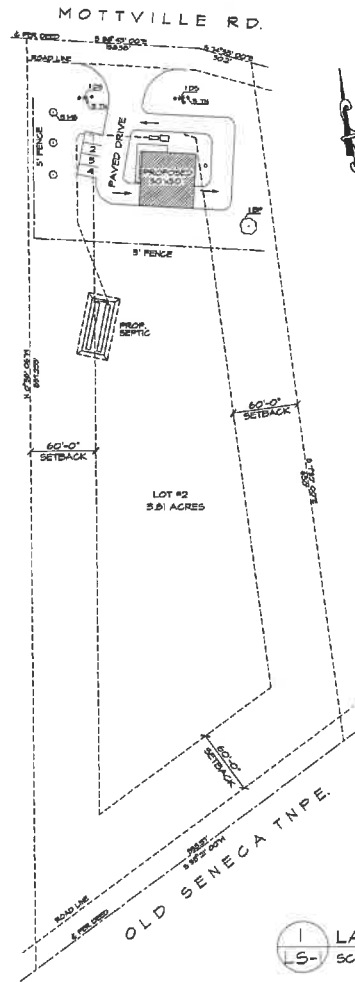

PLANT LIST					
KEY	BOTANICAL NAME	COMMON NAME	ROOT	SIZE	NOTES
DS	PICEA GLAUGA GONICA	DMVARP ALBERTA SPRUCE	B4B	8"X7" HEIGHT 10'-24" SPREAD	CLIP LIGHTLY-DONT CLIP LEAVES
TR	TAXUS X MEDIA TANTONI	TANTON SPREAD YEW	B4B		CLIP LIGHTLY & NATURALLY
BP	BETULA POPULIFOLIA	WHITESPICE BIRCH	B4B	2 1/2'-3" CALC	
MS	MAHIA "SMOCHERT"	SMOCHERT CRABAPPLE	B4B	1 1/2'-2" CALC	WHITE BLOSSOMS-HARDY ZONE 5

JANICE
MILLER
ARCHITECT
4357 JORDAN ROAD
SKANEATELES, NY
(315) 382-2924
jmillera@gsn.net

DATE: 6/3/22

PROJECT FOR:
LAKER LIMO
MOTTVILLE ROAD
SKANEATELES, NY

SHEET TITLE:
LANDSCAPE PLAN

PROJECT NUMBER:
022-14